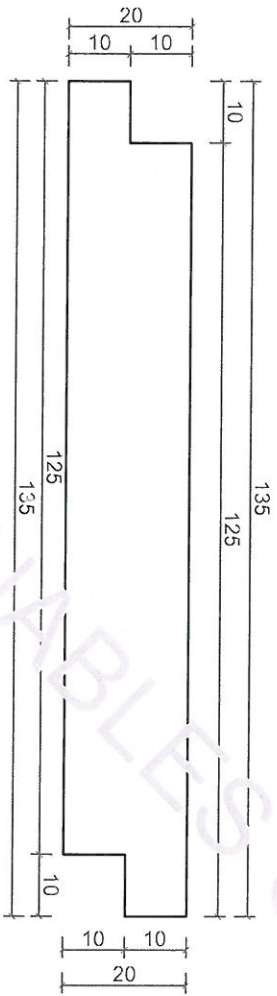

**135**

VENABLES OAK

PLEASE NOTE THAT THIS DRAWING IS FOR DISCUSSION NOT FOR MANUFACTURE. ALL DIMENSIONS ARE TO BE CHECKED ON SITE.

<b>VENABLES</b> <b>BROTHERS LTD</b> Chipmull Sawmill, Greenwades, Market Drayton, Shropshire, England, UK. Tel: 01630 661775 Email: chucked@venables.co.uk Web: www.venables.co.uk		CLIENT	<b>TBC</b>	PROJECT TITLE	<b>OAK</b>	DATE	<b>22.04.2013</b>
<b>HALFLAP OAK</b> <b>CLADDING</b>		DWG TITLE		SCALE	<b>NTS</b>	DRAWN BY	<b>APJ</b>
				DWG No.	<b>QP1006099/013</b>	REV.	